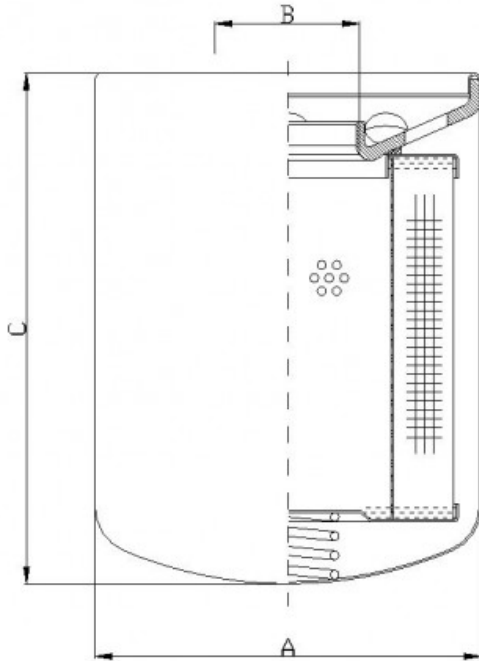

# FILTREC

Hydraulic filter

Outer Diameter: 128 mm  
Height 1: 170 mm  
Thread Size: 1 1/2"-16 UN  
Media/Micron Rating: GW06  
Collapse: 5  
Working Pressure: 14  
Burst: 20  
Bypass: NO  
Flow Direction: OUT-IN  
Seals: NBR