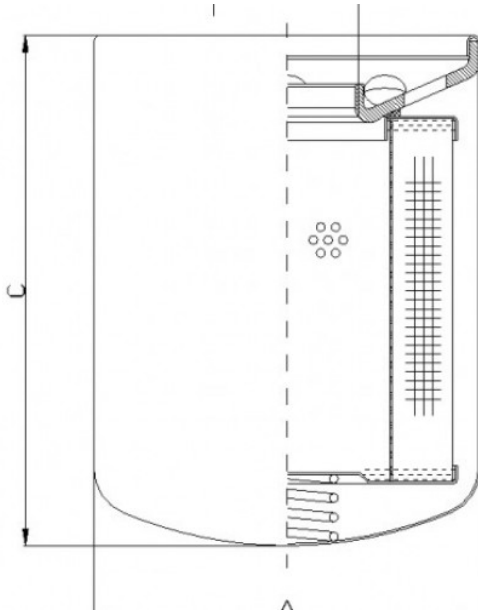

# FILTREC

Hydraulic filter

Outer Diameter: 128 mm  
Height 1: 266 mm  
Thread Size: 1 1/2"-16 UN  
Media/Micron Rating: CW25  
Collapse: 5  
Working Pressure: 14  
Burst: 20  
Bypass: NO  
Flow Direction: OUT-IN  
Seals: NBR