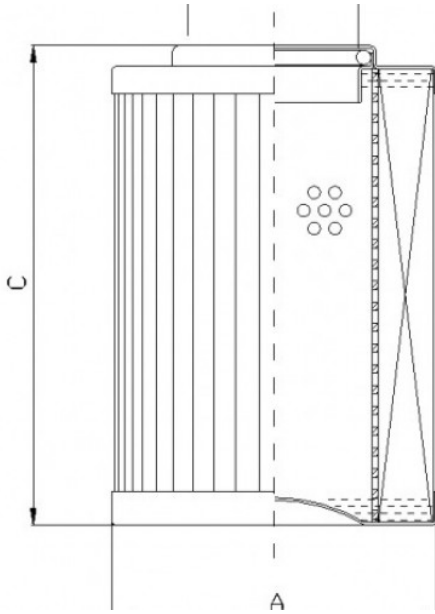

D131T25A

FILTREC

Hydraulic filter

Outer Diameter: 53 mm
Inner Diameter 1: 27,5 mm
Height 1: 230 mm
Media/Micron Rating: T25
Collapse: 21
Bypass: NO
Flow Direction: OUT-IN
Seals: NBR