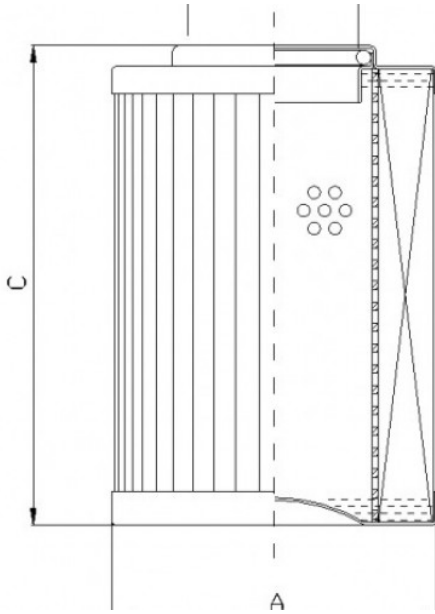

# FILTREC

Hydraulic filter

Outer Diameter: 76 mm  
Inner Diameter 1: 38,2 mm  
Height 1: 330 mm  
Media/Micron Rating: G25  
Collapse: 21  
Bypass: NO  
Flow Direction: OUT-IN  
Seals: FKM