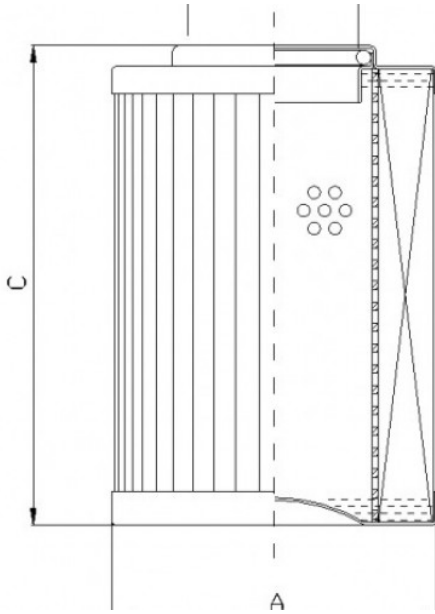

D172G03AV

FILTREC

Hydraulic filter

Outer Diameter: 76 mm
Inner Diameter 1: 38,2 mm
Height 1: 426 mm
Media/Micron Rating: G03
Collapse: 21
Bypass: NO
Flow Direction: OUT-IN
Seals: FKM