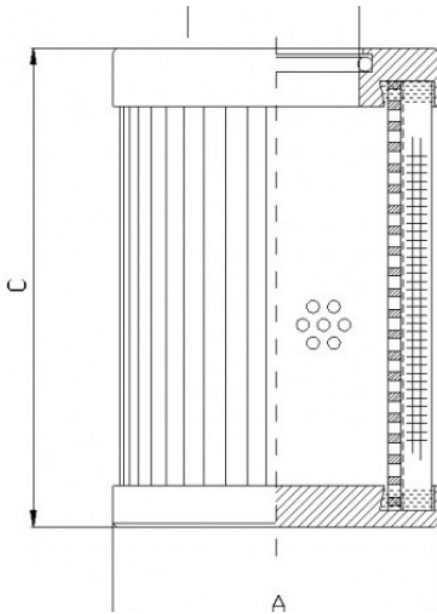

D180G03B

FILTREC

Hydraulic filter

Outer Diameter: 71 mm
Inner Diameter 1: 33,5 mm
Height 1: 117 mm
Media/Micron Rating: G03
Collapse: 210
Bypass: NO
Flow Direction: OUT-IN
Seals: NBR