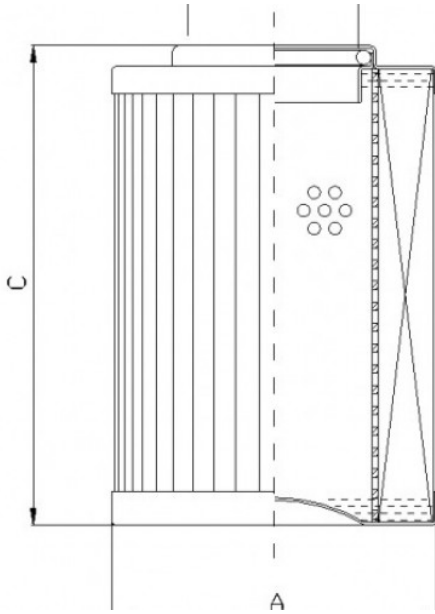

D181G10AV

FILTREC

Hydraulic filter

Outer Diameter: 70 mm
Inner Diameter 1: 33,5 mm
Height 1: 210 mm
Media/Micron Rating: G10
Collapse: 21
Bypass: NO
Flow Direction: OUT-IN
Seals: FKM