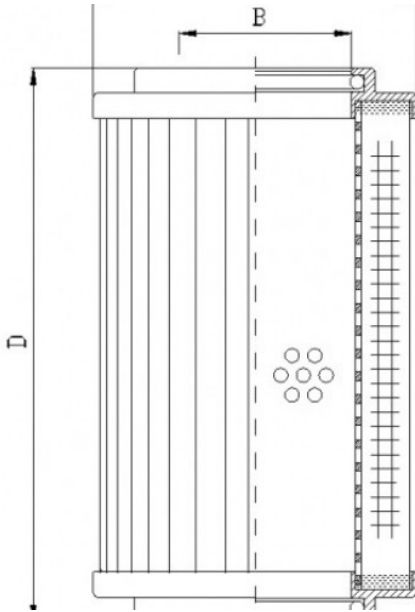

# FILTREC

Hydraulic filter

Outer Diameter: 99 mm  
Inner Diameter 1: 42 mm  
Height 1: 710 mm  
Media/Micron Rating: G10  
Collapse: 10  
Bypass: NO  
Flow Direction: OUT-IN  
Seals: FKM