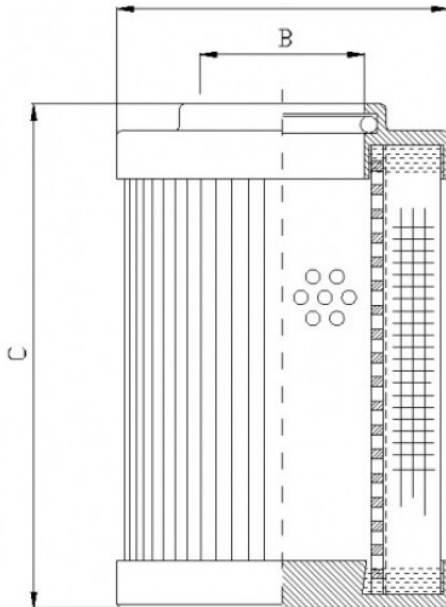

D821G03B

FILTREC

Hydraulic filter

Outer Diameter: 55 mm
Inner Diameter 1: 28,2 mm
Height 1: 234 mm
Media/Micron Rating: G03
Collapse: 210
Bypass: NO
Flow Direction: OUT-IN
Seals: NBR